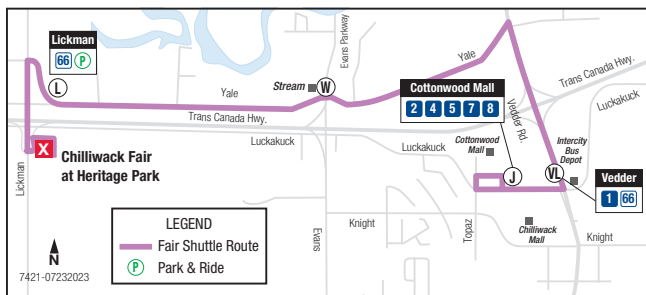

Chilliwack Transit

Fair Shuttle

Schedule

August 8–10, 2025

Fair Shuttle								
	(J) Cottonwood Mall	(VL) Vedder at Luckakuck	(L) Lickman Park & Ride	Ar. Heritage Park	Lv. Heritage Park	(L) Lickman Park & Ride	(VL) Vedder at Luckakuck	(J) Cottonwood Mall
F	7:14	7:18	7:25	7:30	7:30	7:34	7:41	7:45
F	7:59	8:03	8:10	8:15	8:15	8:19	8:26	8:30
	8:44	8:48	8:55	9:00	9:00	9:04	9:11	9:15
	9:29	9:33	9:40	9:45	9:45	9:49	9:56	10:00
	10:14	10:18	10:25	10:30	10:30	10:34	10:41	10:45
	10:58	11:02	11:10	11:15	11:15	11:19	11:26	11:30
	11:43	11:47	11:55	12:00	12:00	12:04	12:11	12:15
	12:28	12:32	12:40	12:45	12:45	12:49	12:56	1:00
	1:13	1:17	1:25	1:30	1:30	1:34	1:42	1:46
	1:58	2:02	2:10	2:15	2:15	2:19	2:27	2:31
	2:43	2:47	2:55	3:00	3:00	3:04	3:12	3:16
F	3:28	3:32	3:40	3:45	3:45	3:49	3:57	4:01
SS	3:29	3:33	3:40	3:45	3:45	3:49	3:57	4:01
F	4:13	4:17	4:25	4:30	4:30	4:34	4:42	4:46
SS	4:14	4:18	4:25	4:30	4:30	4:34	4:41	4:45
F	4:58	5:02	5:10	5:15	5:15	5:19	5:26	5:30
SS	4:59	5:03	5:10	5:15	5:15	5:19	5:26	5:30
FS	5:44	5:48	5:55	6:00	6:00	6:04	6:11	6:15
FS	6:29	6:33	6:40	6:45	6:45	6:49	6:56	7:00
FS	7:14	7:18	7:25	7:30	7:30	7:34	7:41	7:45
FS	7:59	8:03	8:10	8:15	8:15	8:19	8:26	8:30
FS	8:44	8:48	8:55	9:00	9:00	9:04	9:11	9:15
FS	9:29	9:33	9:40	9:45	9:45	9:49	9:56	10:00
FS	10:14	10:18	10:25	10:30	10:30	10:34	10:41	10:45
FS	10:59	11:03	11:10	11:15	11:15	11:19	11:26	11:30

F Friday only.
S Saturday only.
SS Saturday and Sunday only.

Bus also stops at (W) Evans and Yale.

Transit Info 604-795-3838 • bctransit.com