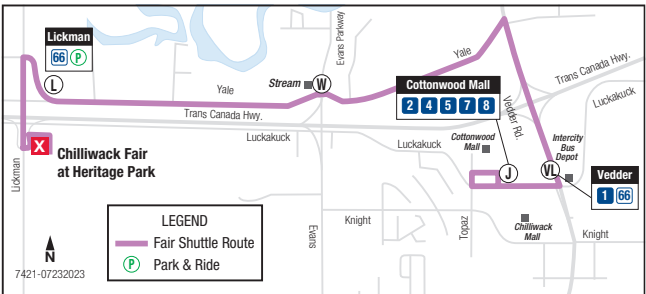

Chilliwack Transit

Fair Shuttle

Schedule

August 9–11, 2024

Fair Shuttle

	(J) Cottonwood Mall	(VL) Vedder at Luckakuck	(L) Lickman Park & Ride	Ar. Heritage Park	Lv. Heritage Park	(L) Lickman Park & Ride	(VL) Vedder at Luckakuck	(J) Cottonwood Mall
F	7:10	7:17	7:25	7:30	7:30	7:34	7:42	7:48
F	7:55	8:02	8:10	8:15	8:15	8:19	8:27	8:33
F	8:40	8:47	8:55	9:00	9:00	9:04	9:12	9:18
	9:25	9:32	9:40	9:45	9:45	9:49	9:57	10:03
	10:10	10:17	10:25	10:30	10:30	10:34	10:42	10:48
	10:55	11:02	11:11	11:16	11:16	11:20	11:28	11:34
	11:40	11:47	11:56	12:01	12:01	12:05	12:13	12:19
	12:25	12:32	12:41	12:46	12:46	12:50	12:58	1:04
	1:10	1:17	1:26	1:31	1:31	1:35	1:43	1:49
	1:55	2:02	2:11	2:16	2:16	2:20	2:28	2:34
	2:40	2:47	2:56	3:01	3:01	3:05	3:13	3:19
	3:25	3:32	3:40	3:45	3:45	3:49	3:57	4:03
	4:10	4:17	4:25	4:30	4:30	4:34	4:42	4:48
	4:55	5:02	5:10	5:15	5:15	5:19	5:27	5:33
	5:40	5:47	5:55	6:00	6:00	6:04	6:12	6:18
FS	6:25	6:32	6:40	6:45	6:45	6:49	6:57	7:03
FS	7:10	7:17	7:25	7:30	7:30	7:34	7:42	7:48
FS	7:55	8:02	8:10	8:15	8:15	8:19	8:27	8:33
FS	8:40	8:47	8:55	9:00	9:00	9:04	9:12	9:18
FS	9:25	9:32	9:40	9:45	9:45	9:49	9:57	10:03
FS	10:10	10:17	10:25	10:30	10:30	10:34	10:42	10:48
F	10:55	11:02	11:10	11:15	11:15	11:19	11:27	11:33

F Additional trips on Friday.
S Additional trips on Saturday.

Bus also stops at (W) Evans and Yale.

Transit Info 604-795-3838 • bctransit.com