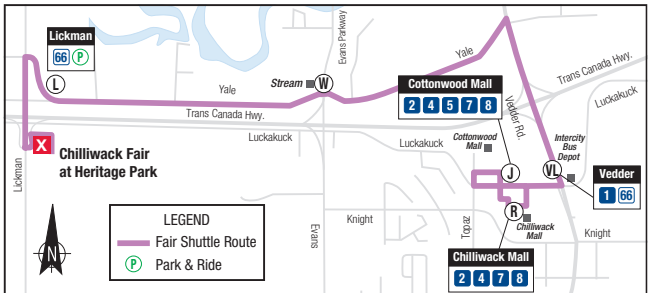

* Last run leaves the mall and stops on Northbound Vedder and ends at Yale and Nowell.

schedule continued on back →

Bus also stops at (W) Evans and Yale
and at (L) Lickman Park & Ride.

SATURDAY, AUGUST 10

* Last run leaves the mall and stops on Northbound Vedder and ends at Yale and Nowell.

SUNDAY, AUGUST 11

| J | R | VL | | | VL | J |
|-----------------|-----------------|------------------------|-------------------|-------------------|--------------------------------------|-----------------|
| Cottonwood Mall | Chilliwick Mall | Northbound Vedder Stop | Ar. Heritage Park | Lv. Heritage Park | Southbound Stop at Vancity on Vedder | Cottonwood Mall |
| 9:37am | 9:41 | 9:46 | 9:56 | 9:58 | 10:06 | 10:11 |
| 10:16 | 10:20 | 10:26 | 10:36 | 10:39 | 10:47 | 10:52 |
| 10:54 | 10:59 | 11:04 | 11:15 | 11:17 | 11:26 | 11:30 |
| 11:33 | 11:38 | 11:43 | 11:53 | 11:56 | 12:05pm | 12:09 |
| 12:12 | 12:16 | 12:22 | 12:32 | 12:35 | 12:44 | 12:48 |
| 12:51 | 12:55 | 1:01 | 1:11 | 1:14 | 1:23 | 1:27 |
| 1:30 | 1:34 | 1:40 | 1:50 | 1:53 | 2:02 | 2:06 |
| 2:09 | 2:13 | 2:19 | 2:29 | 2:32 | 2:40 | 2:45 |
| 2:48 | 2:52 | 2:58 | 3:08 | 3:11 | 3:19 | 3:24 |
| 3:27 | 3:31 | 3:37 | 3:47 | 3:50 | 3:58 | 4:03 |
| 4:05 | 4:10 | 4:16 | 4:26 | 4:28 | 4:37 | 4:41 |
| 4:44 | 4:49 | 4:54 | 5:04 | 5:07 | 5:16 | 5:20 |
| 5:23 | 5:28 | 5:33 | 5:43 | 5:46 | 5:55 | *5:59 |

* Last run leaves the mall and stops on Northbound Vedder and ends at Yale and Nowell.

Bus also stops at **(W)** Evans and Yale
and at **(L)** Lickman Park & Ride.