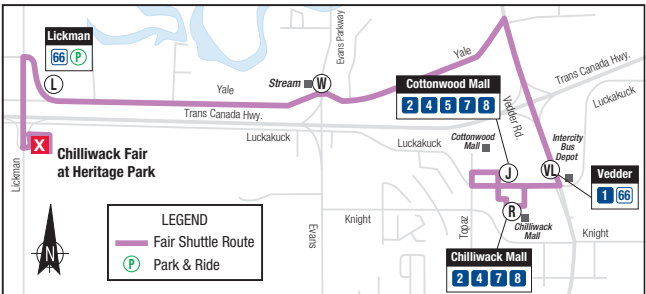

# Chilliwack Transit Fair Shuttle Schedule

August 10–12, 2018

\* Last run leaves the mall and stops on Northbound Vedder and ends at Yale and Nowell.

schedule continued on back →

Bus also stops at (W) Evans and Yale  
and at (L) Lickman Park & Ride.

\* Last run leaves the mall and stops on Northbound Vedder and ends at Yale and Nowell.

\* Last run leaves the mall and stops on Northbound Vedder and ends at Yale and Nowell.

Bus also stops at **(W)** Evans and Yale  
and at **(L)** Lickman Park & Ride.